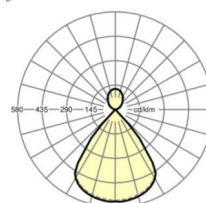

**MECHANICS**

Housing colour	silver grey/white aluminium RAL 9006
Dimensions (LxWxH/DxH)	1411mm x 51mm x 69mm
Weight (net)	3.7kg
Type of installation	Pendant individual mounting, Pendant light strip mounting

**Dimensions**

L	1411 mm	Length
B	51 mm	Width
H	69 mm	Height
A1	1200 mm	Mounting distance single mounting
P min	150 mm	Minimum suspension length
P max	1900 mm	Maximum suspension length

**DEEP-LINK**

<https://www.regiolum.de/en/article/60615036675>